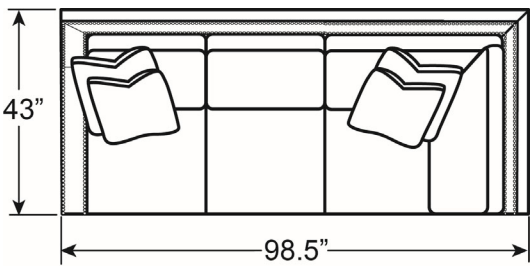

#### 5170-57R MORGAN RIGHT ARM FACING CHAISE

Overall: 30½W x 70D x 37H Arm: 24H

Seat: 25W x 51D x 18½H

Standard Lux Down Throw Pillows: (1)22" & (1)20"

AS SHOWN ON PREVIOUS PAGE

-53LCR LAF Corner Sofa

-51A Armless Chair

-52R RAF Love Seat

Available Companion Pieces

-51CR Corner Chair

-51A Armless Chair

-52A Armless Love Seat

-57L LAF

-57R RAF

Chaise Lounge