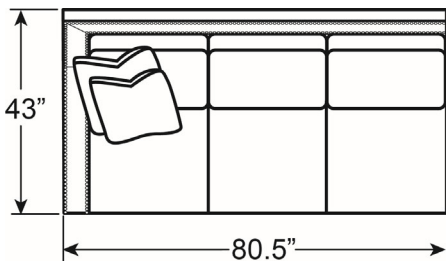

-53L LAF Sofa