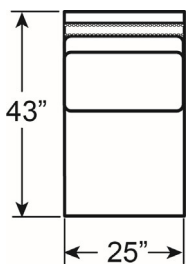

-51A Armless Chair