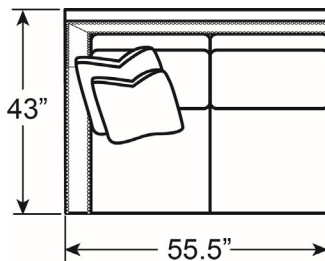

#### 5170-57R MORGAN RIGHT ARM FACING CHAISE

Overall: 30½W x 70D x 37H Arm: 24H

Seat: 25W x 51D x 18½H

Standard Lux Down Throw Pillows: (1)22" & (1)20"

AS SHOWN ON PREVIOUS PAGE

-53LCR LAF Corner Sofa

-51A Armless Chair

-53LCR LAF Corner Sofa

-52R RAF Love Seat

-53R RAF Sofa

-53L LAF Sofa

-52L LAF Love Seat

-53RCR RAF Corner Sofa

**MORGAN SECTIONAL FRAMES**

As a quick visual reference, some of the individual sectional frames front and back are pictured here