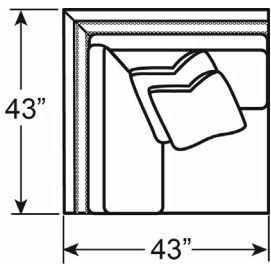

Available Companion Pieces

-51CR Corner Chair