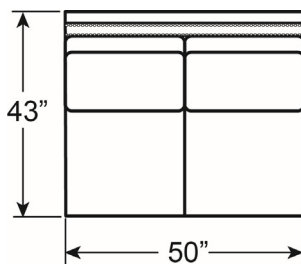

#### 5170-57R MORGAN RIGHT ARM FACING CHAISE

Overall: 30½W x 70D x 37H Arm: 24H

Seat: 25W x 51D x 18½H

Standard Lux Down Throw Pillows: (1)22" & (1)20"

AS SHOWN ON PREVIOUS PAGE

-53LCR LAF Corner Sofa

-51A Armless Chair

-52R RAF Love Seat

Available Companion Pieces

-51CR Corner Chair

-51A Armless Chair

-52A Armless Love Seat

-57L LAF

-57R RAF

Chaise Lounge