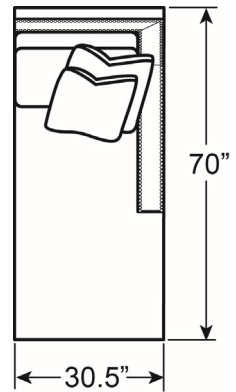

#### 5170-51CR MORGAN CORNER CHAIR

Overall: 43W x 43D x 37H

Seat: 23½W x 23½D x 18½H

Standard Lux Down Throw Pillows: (1)22" & (1)20"

#### 5170-57L MORGAN LEFT ARM FACING CHAISE

Overall: 30½W x 70D x 37H Arm: 24H

Seat: 25W x 51D x 18½H

Standard Lux Down Throw Pillows: (1)22" & (1)20"

#### 5170-57R MORGAN RIGHT ARM FACING CHAISE

Overall: 30½W x 70D x 37H Arm: 24H

Seat: 25W x 51D x 18½H

Standard Lux Down Throw Pillows: (1)22" & (1)20"

AS SHOWN ON PREVIOUS PAGE

-53LCR LAF Corner Sofa

-51A Armless Chair

-52R RAF Love Seat

Available Companion Pieces

-51CR Corner Chair

-51A Armless Chair

-52A Armless Love Seat

-57L LAF

-57R RAF

Chaise Lounge