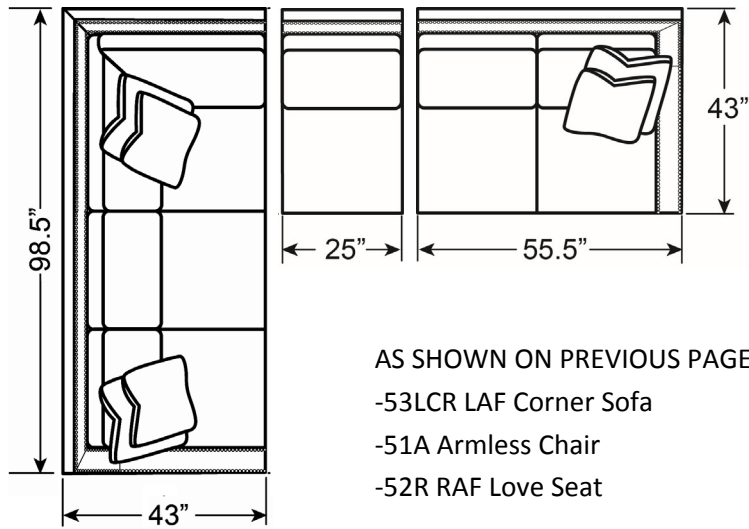

#### 5170-53R MORGAN RIGHT ARM FACING SOFA

Overall: 80½W x 43D x 37H Arm: 24H

Seat: 75W x 23½D x 18½H

Standard Lux Down Throw Pillows: (1)22" & (1)20"

#### 5170-53RCR MORGAN RIGHT ARM FACING CORNER SOFA

Overall: 98½W x 43D x 37H Arm: 24H

Seat: 74½W x 23½D x 18½H

Standard Lux Down Throw Pillows: (2)22" & (2)20"

#### 5170-57L MORGAN LEFT ARM FACING CHAISE

Overall: 30½W x 70D x 37H Arm: 24H

Seat: 25W x 51D x 18½H

Standard Lux Down Throw Pillows: (1)22" & (1)20"

#### 5170-57R MORGAN RIGHT ARM FACING CHAISE

Overall: 30½W x 70D x 37H Arm: 24H

Seat: 25W x 51D x 18½H

Standard Lux Down Throw Pillows: (1)22" & (1)20"

AS SHOWN ON PREVIOUS PAGE

-53LCR LAF Corner Sofa

-51A Armless Chair