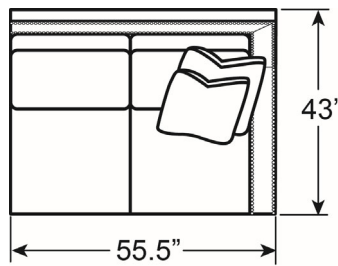

-52R RAF Love Seat