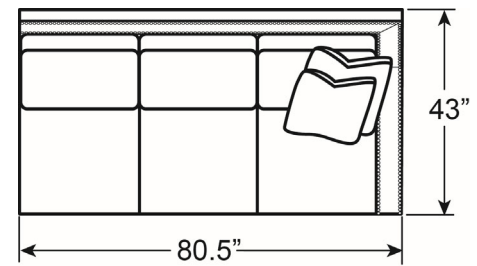

-53R RAF Sofa