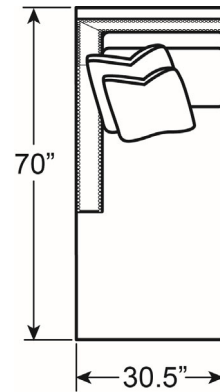

#### 5170-51CR MORGAN CORNER CHAIR

Overall: 43W x 43D x 37H

Seat: 23½W x 23½D x 18½H

Standard Lux Down Throw Pillows: (1)22" & (1)20"

#### 5170-57L MORGAN LEFT ARM FACING CHAISE

Overall: 30½W x 70D x 37H Arm: 24H

Seat: 25W x 51D x 18½H

Standard Lux Down Throw Pillows: (1)22" & (1)20"

#### 5170-57R MORGAN RIGHT ARM FACING CHAISE

Overall: 30½W x 70D x 37H Arm: 24H

Seat: 25W x 51D x 18½H

Standard Lux Down Throw Pillows: (1)22" & (1)20"

AS SHOWN ON PREVIOUS PAGE

-53LCR LAF Corner Sofa

-51A Armless Chair

-52R RAF Love Seat

Available Companion Pieces

-51CR Corner Chair

-51A Armless Chair

-52A Armless Love Seat

-57L LAF

-57R RAF

Chaise Lounge